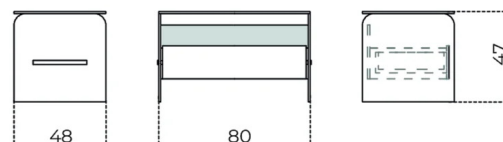

Holly Comodino

Pinuccio Borgonovo
2020

Bedside table with one drawer. Structure in black open pore stained ash or grey smoke open pore stained ash. Drawer with total extraction runners. 10mm smoked "grigio Italia" or extralight glass tempered top and sides. Metal parts in brushed black anodized aluminium. Upper top of the drawer in black open pore stained ash or grey smoke open pore stained ash like the structure. Alternatively available in either tempered Craquelé glass or tempered painted with the exclusive "Cashmere" brushed glass finish in the gold grey or anthracite on request.

Cm (L x P x H)

50 x 48 x 47

80 x 48 x 47

Inches (L x P x H)

19¾ x 19 x 18¾

31½ x 19 x 18¾

Finishes

Glass