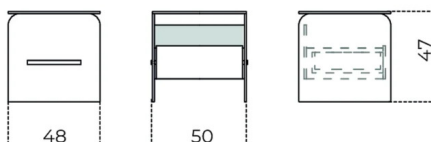

Holly Comodino

Pinuccio Borgonovo
2020

Bedside table with one drawer. Structure in black open pore stained ash or grey smoke open pore stained ash. Drawer with total extraction runners. 10mm smoked "grigio Italia" or extralight glass tempered top and sides. Metal parts in brushed black anodized aluminium. Upper top of the drawer in black open pore stained ash or grey smoke open pore stained ash like the structure. Alternatively available in either tempered Craquelé glass or tempered painted with the exclusive "Cashmere" brushed glass finish in the gold grey or anthracite on request.

Cm (L x P x H)

50 x 48 x 47

80 x 48 x 47

Inches (L x P x H)

19¾ x 19 x 18¾

31½ x 19 x 18¾

Finishes

Glass