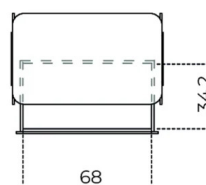

Holly Comodino

Pinuccio Borgonovo
2020

Bedside table with one drawer. Structure in black open pore stained ash or grey smoke open pore stained ash. Drawer with total extraction runners. 10mm smoked "grigio Italia" or extralight glass tempered top and sides. Metal parts in brushed black anodized aluminium. Upper top of the drawer in black open pore stained ash or grey smoke open pore stained ash like the structure. Alternatively available in either tempered Craquelé glass or tempered painted with the exclusive "Cashmere" brushed glass finish in the gold grey or anthracite on request.

Cm (L x P x H)

50 x 48 x 47

80 x 48 x 47

Inches (L x P x H)

19¾ x 19 x 18¾

31½ x 19 x 18¾

Finishes

Glass